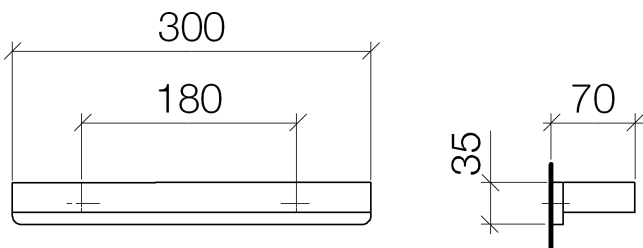

Bathtub - LULU

Towel bar - polished chrome

Article number: 83 030 710-00

- Center to center 7-1/4"
- Width 11-3/4"
- Height 1-3/8"
- 2-3/4" Projection

polished chrome

Dimensional drawing

All dimensions in mm / inch = mm x 0,0394

Bathtub - LULU
Towel bar - polished chrome
Article number: 83 030 710-00

Bathtub - LULU
Towel bar - polished chrome
Article number: 83 030 710-00

Other surface finishes

platinum matte
83 030 710-06

More custom finish options are available via special production (xTra Service). Please see our finish matrix for availability and pricing or contact a Dornbracht representative.

Spare parts list

Number	Item Number	Designation	Number of units
1	05 17 20 717 00 90	fixing set	2
2	90 30 30 059 00 90	screw	2
3	08 17 71 500-00	holder	1
4	04 31 11 112 00 90	pin	2
5	08 17 71 550-00	holder	1