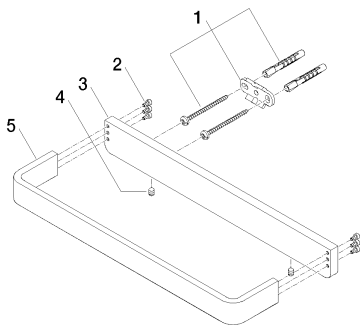

Bathtub - LULU

Towel bar - polished chrome

Article number: 83 030 710-00

- Center to center 7-1/4"
- Width 11-3/4"
- Height 1-3/8"
- 2-3/4" Projection

polished chrome

Dimensional drawing

All dimensions in mm / inch = mm x 0,0394

Bathtub - LULU
Towel bar - polished chrome
Article number: 83 030 710-00

Bathtub - LULU
Towel bar - polished chrome
Article number: 83 030 710-00

Other surface finishes

platinum matte
83 030 710-06

More custom finish options are available via special production (xTra Service). Please see our finish matrix for availability and pricing or contact a Dornbracht representative.

Spare parts list

Number	Item Number	Designation	Number of units
1	05 17 20 717 00 90	fixing set	2
2	90 30 30 059 00 90	screw	2
3	08 17 71 500-00	holder	1
4	04 31 11 112 00 90	pin	2
5	08 17 71 550-00	holder	1